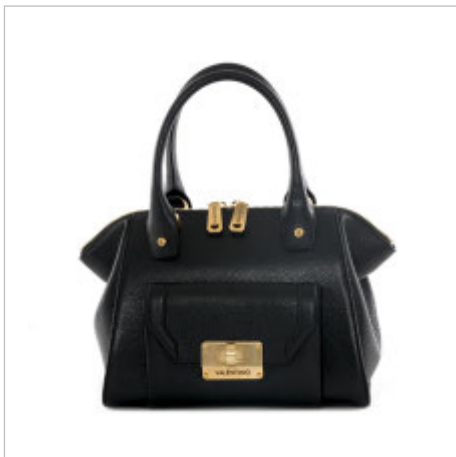

VBP03105

115,90/299,99