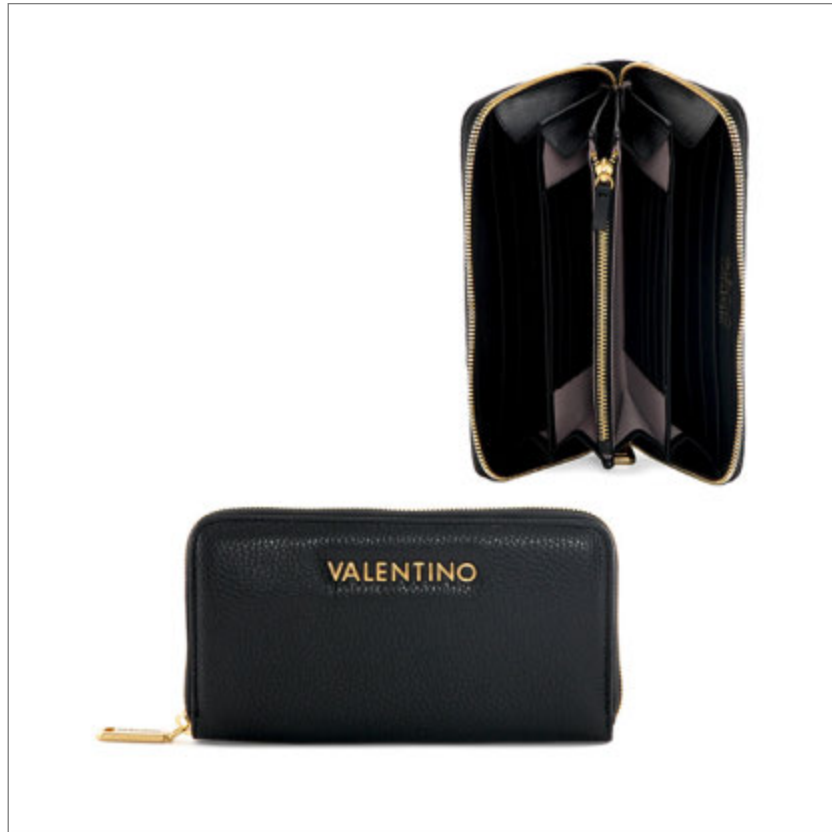

GLICINE

RANGE:

GIRELLO

VALENTINO
HANDBAGS

VBP03102

76,90/199,99

VBP03103

84,90/229,99

VBP03104

84,90/229,99

VBP03105

115,90/299,99

VBP03106

107,90/289,99

RANGE:

GIUNSA

VALENTINO
HANDBAGS

VPP0IC155

Colori in vendita: NERO - NUDO - TAUPE - AVORIO - GLICINE

38,90/99,99

Color combinations:

NUDO

NERO

TAUPE

AVORIO

GLICINE

RANGE:

ZIPPA

VALENTINO
HANDBAGS

VBP02I01

Colori in vendita: PANNA - NERO - COGNAC

115,90/299,99