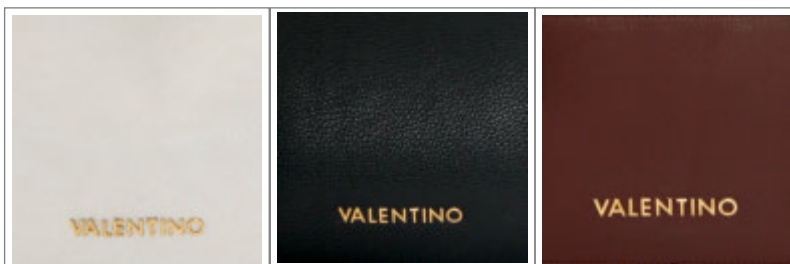

VALENTINO
HANDBAGS

VPP0IC155

Colori in vendita: NERO - NUDO - TAUPE - AVORIO - GLICINE

38,90/99,99

Color combinations:

NUDO

NERO

TAUPE

AVORIO

GLICINE

RANGE:

ZIPPA

VALENTINO
HANDBAGS

VBP02I01

Colori in vendita: PANNA - NERO - COGNAC

115,90/299,99

Color combinations:

PANNA

NERO

COGNAC

RANGE:

ZIPPA

VALENTINO
HANDBAGS

VBP02I02