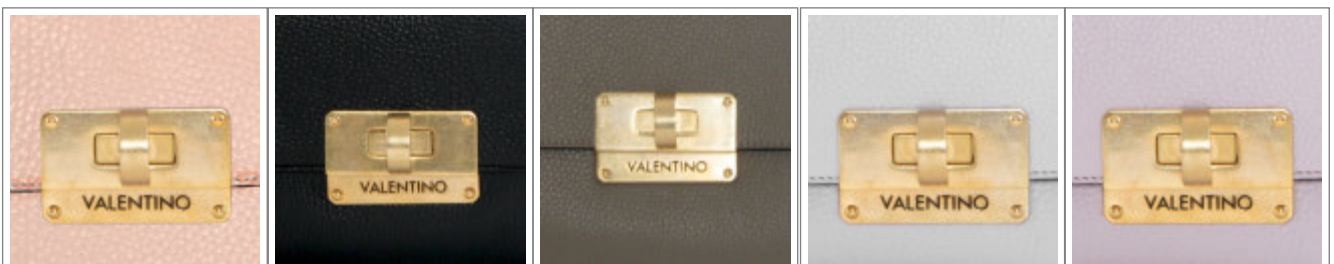

115,90/299,99

VBP04I04

134,90/369,99

VBP04I05

115,90/299,99

RANGE:

GIRELLO

VALENTINO
HANDBAGS

VBP03I01

Colori in vendita: NERO - NUDO - TAUPE - AVORIO - GLICINE

126,90/329,99

Color combinations:

NUDO

NERO

TAUPE

AVORIO